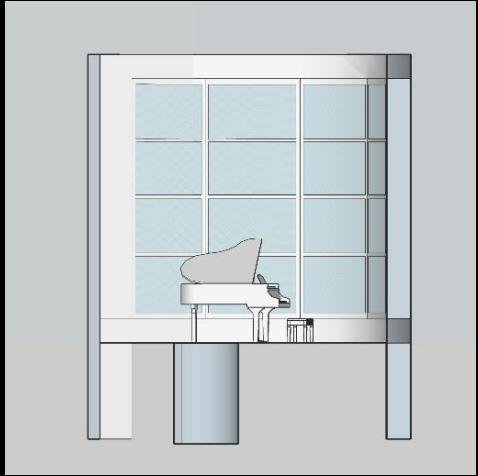

# Materials

Concrete

Colored paint

glass for  
desk part  
and the bed  
part

Neolith  
Zaha stone  
for the  
floor

Black  
marble  
for the  
cross wall

Transparent  
glass for the  
window

The model, sections and more views

Front view

Bed part

Desk part

Piano part

Bed part from the outside

Desk part from the outside

Piano part from the outside

**CONCEPT BOARD**