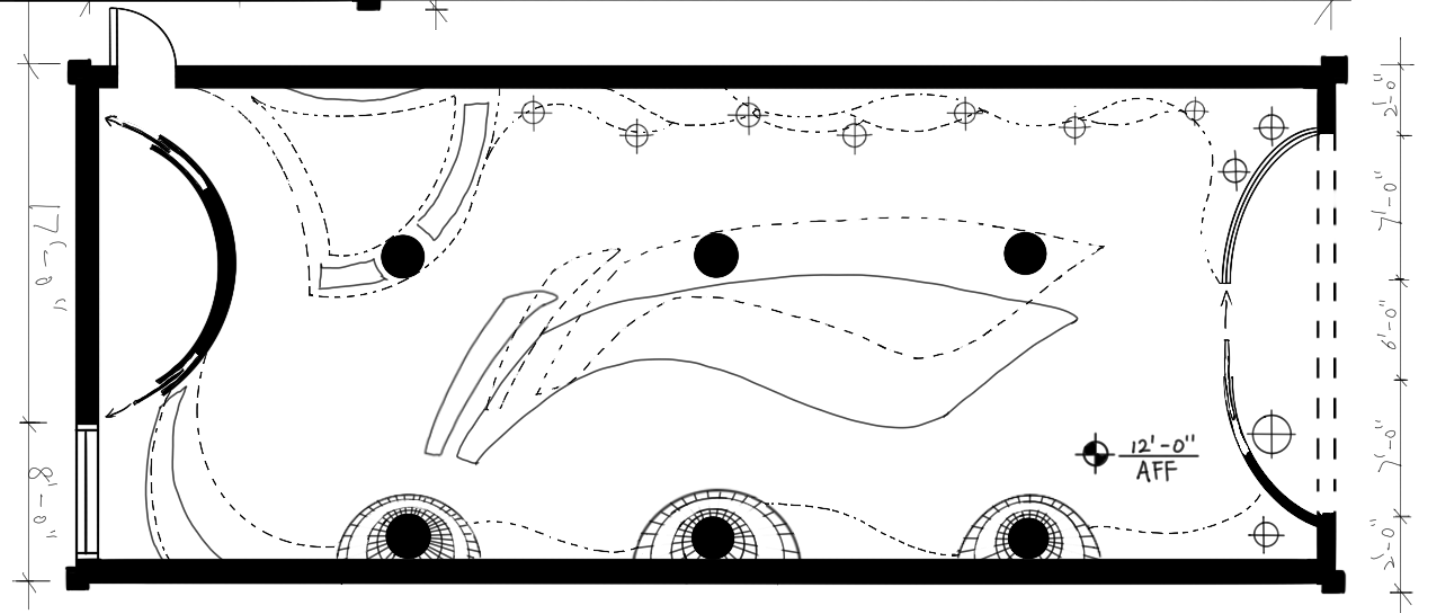

# Color Concept

○ = columns  
 — = mirrors  
 |---| = doors

Floor Plan

Reflected ceiling Plan

① Lining Boutique South Wall  
SCALE 1/8" = 1'-0"

② Lining Boutique North Wall  
SCALE 1/8" = 1'-0"

**MATERIALS  
AND MODEL**

# Concept

Neutral Colors  
Transparency  
Home as Gallery  
Integrated Connections

Geometric roof  
embrace the  
interior space.