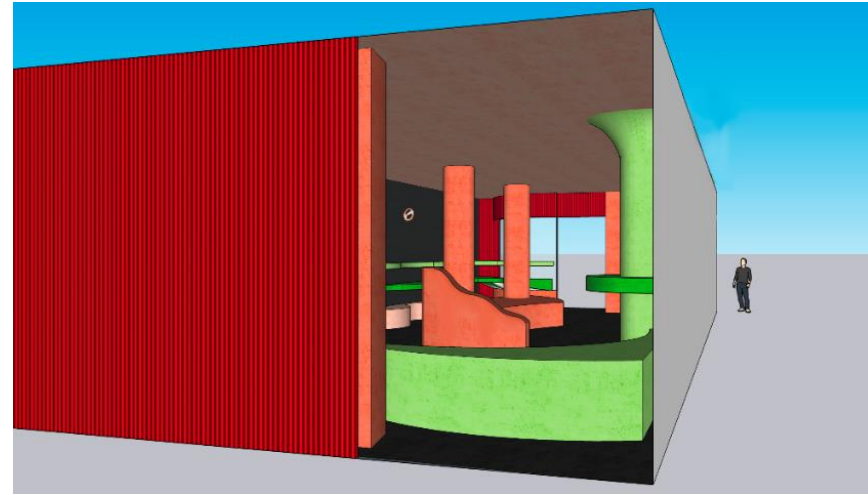

Concrete  
color paint

+

Glass for  
the window

Corrugated shiny  
metal for the  
outer wall

Location: 36 West 21st Street, New York, NY  
(Ladies Mile district)  
Roof top floor space with setback terraces on a  
NYC loft building.

# Concept

Neutral Colors  
Transparency  
Home as Gallery  
Integrated Connections

Geometric roof  
embrace the  
interior space.