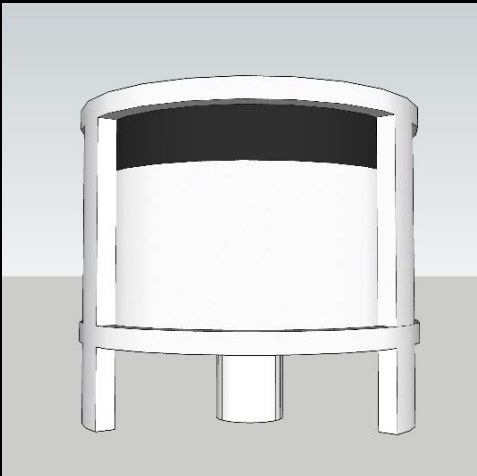

# Materials

Concrete

Colored paint

glass for  
desk part  
and the bed  
part

Neolith  
Zaha stone  
for the  
floor

Black  
marble  
for the  
cross wall

Transparent  
glass for the  
window

The model, sections and more views

Front view

Bed part

Desk part

Piano part

Bed part from the outside

Desk part from the outside

Piano part from the outside

**CONCEPT BOARD**