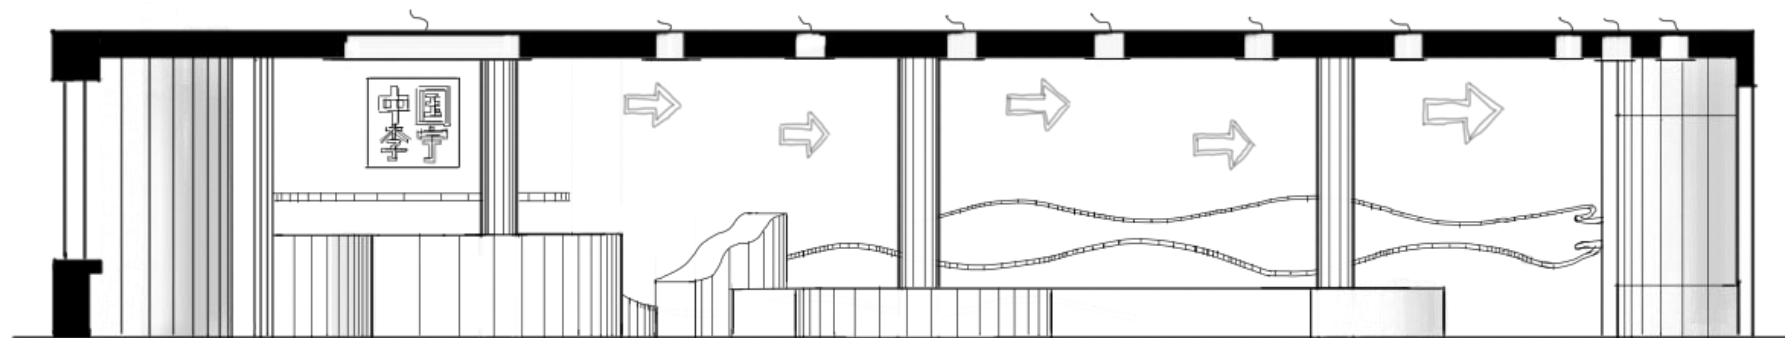

# Color Concept

○ = columns  
 — = mirrors  
 |---| = doors

Floor Plan

Reflected ceiling Plan

① Lining Boutique South Wall  
SCALE 1/8" = 1'-0"

② Lining Boutique North Wall  
SCALE 1/8" = 1'-0"

**MATERIALS  
AND MODEL**