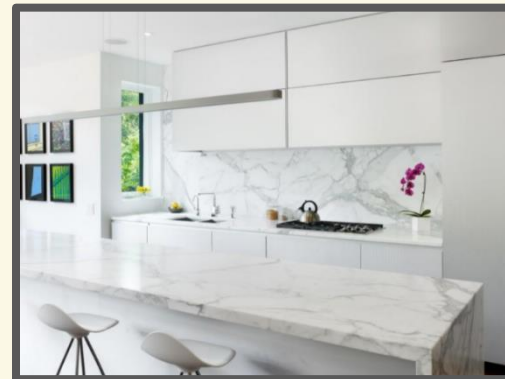

# Client Info

A couple. One of them is a 42 year old graphic designer and the other one is a 40 year old photographer. They like cooking, listening to vinyl records, and fashions.

**Penthouse for A Couple**  
**Candice Hongxian Li**