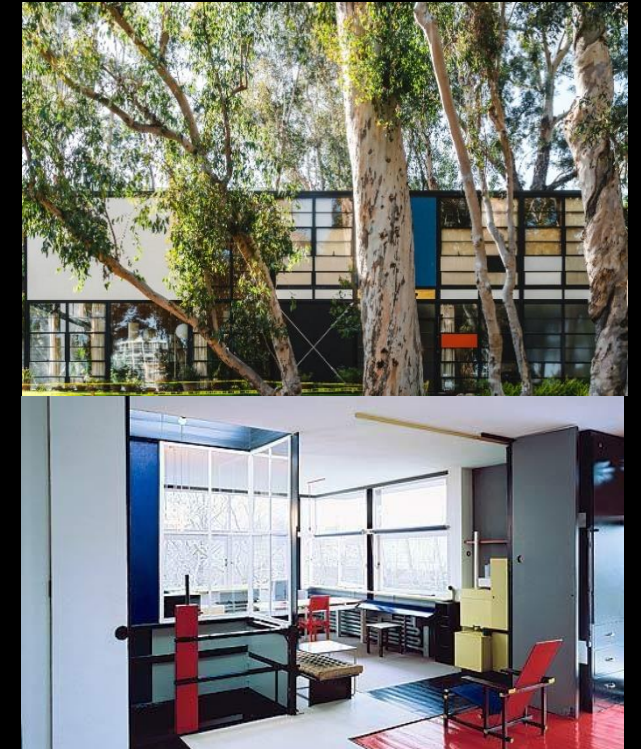

Concept 1, design reference: Mies' Design

Client: Musician (pianist)

- Quote: "Less is more."
  ----- Mies van der Rohe

Concept 2, color
reference: Pieter Cornelis
Mondriaan's art work

My client is a musician, and more specifically, a pianist. I am going to design a place for her to practice, compose, and spark inspiration.