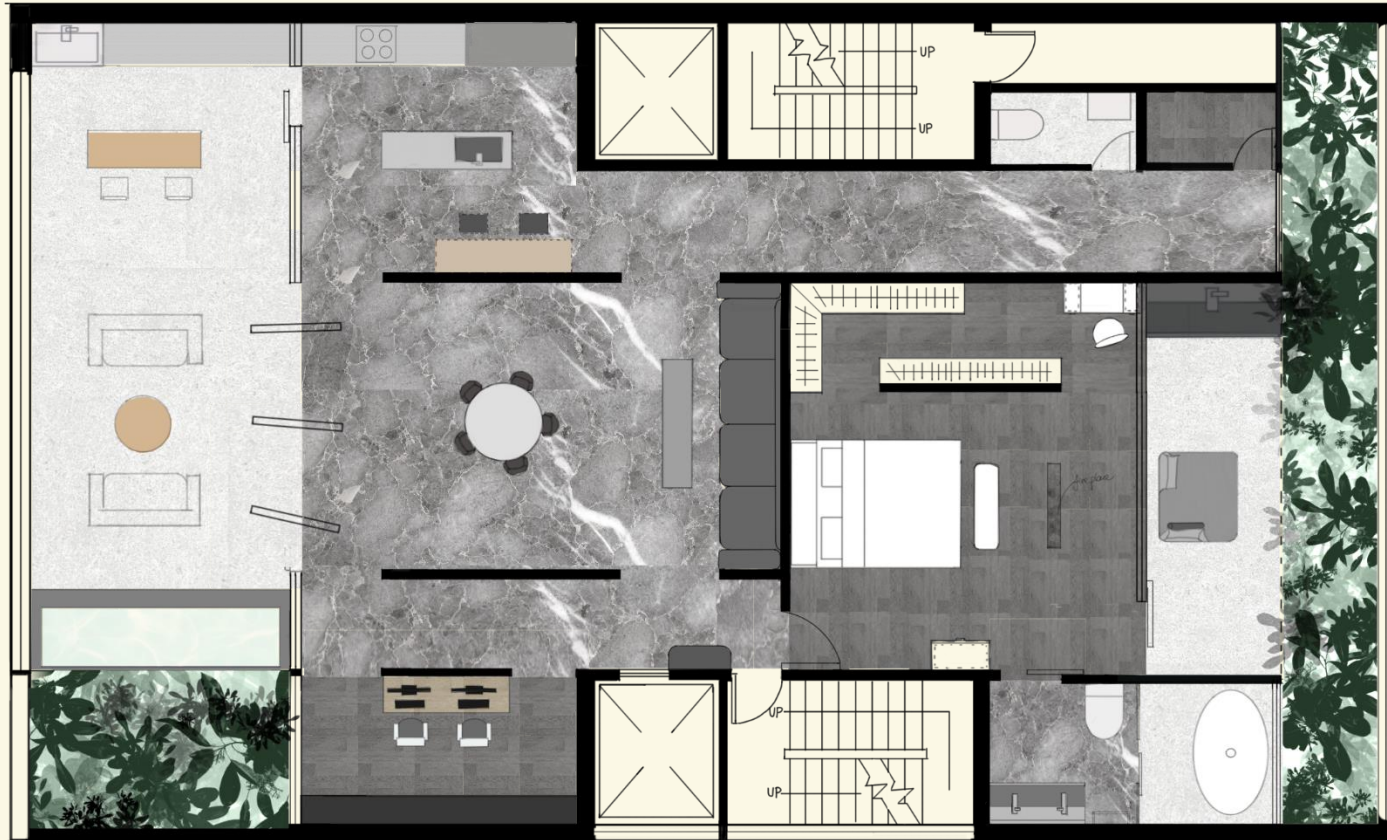

The Floor Plan