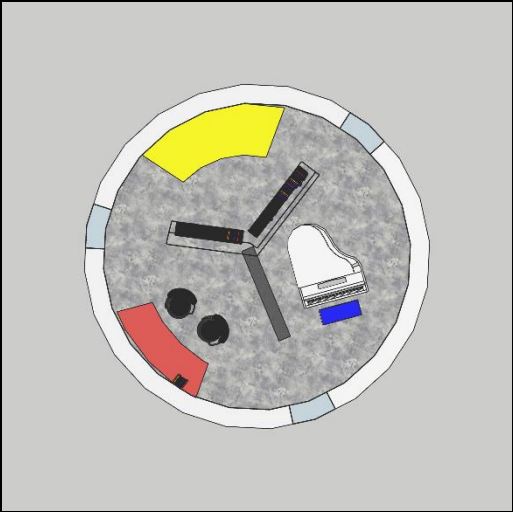

# Materials

Concrete

Colored paint

glass for  
desk part  
and the bed  
part

Neolith  
Zaha stone  
for the  
floor

Black  
marble  
for the  
cross wall

Transparent  
glass for the  
window

The model, sections and more views

Front view

Bed part

Desk part

Piano part

Bed part from the outside

Desk part from the outside

Piano part from the outside

**CONCEPT BOARD**