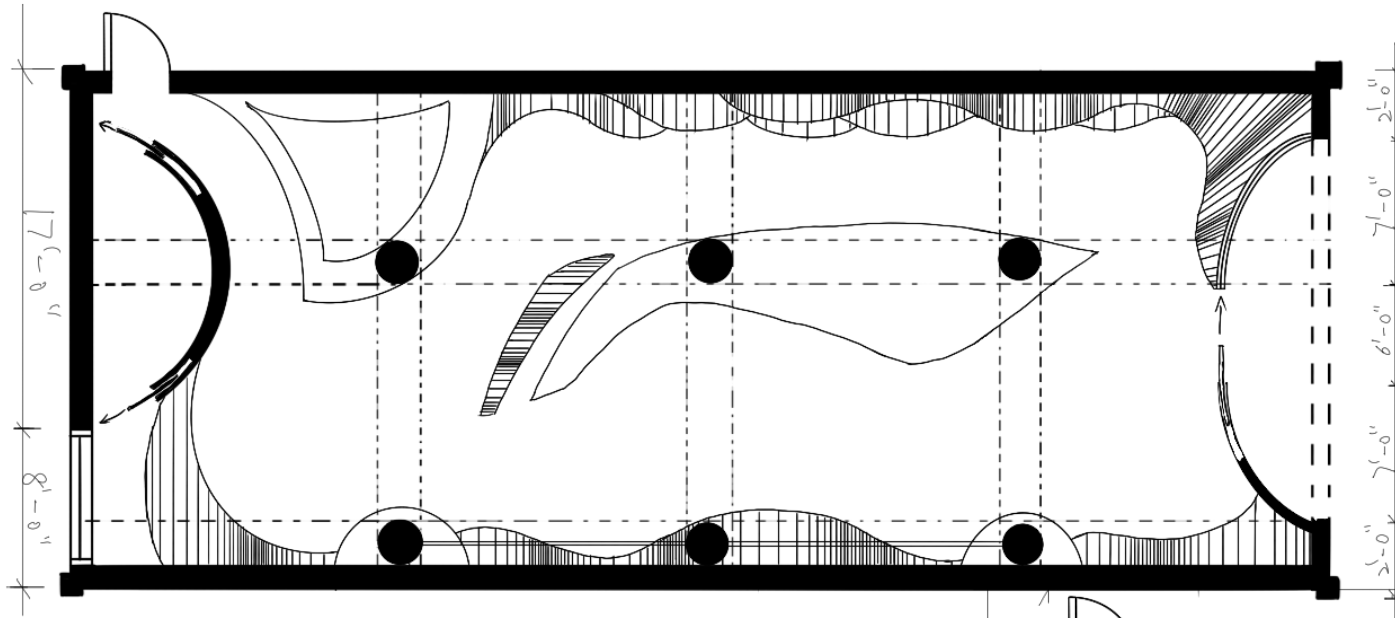

**Lining Shoe Boutique  
Candice Hongxian Li**

**Prof. Elisabeth Martin**

**Interior Design Portfolio**

# Color Concept

○ = columns  
 — = mirrors  
 |---| = doors

Floor Plan

Reflected ceiling Plan

① Lining Boutique South Wall  
SCALE 1/8" = 1'-0"

② Lining Boutique North Wall  
SCALE 1/8" = 1'-0"

**MATERIALS  
AND MODEL**