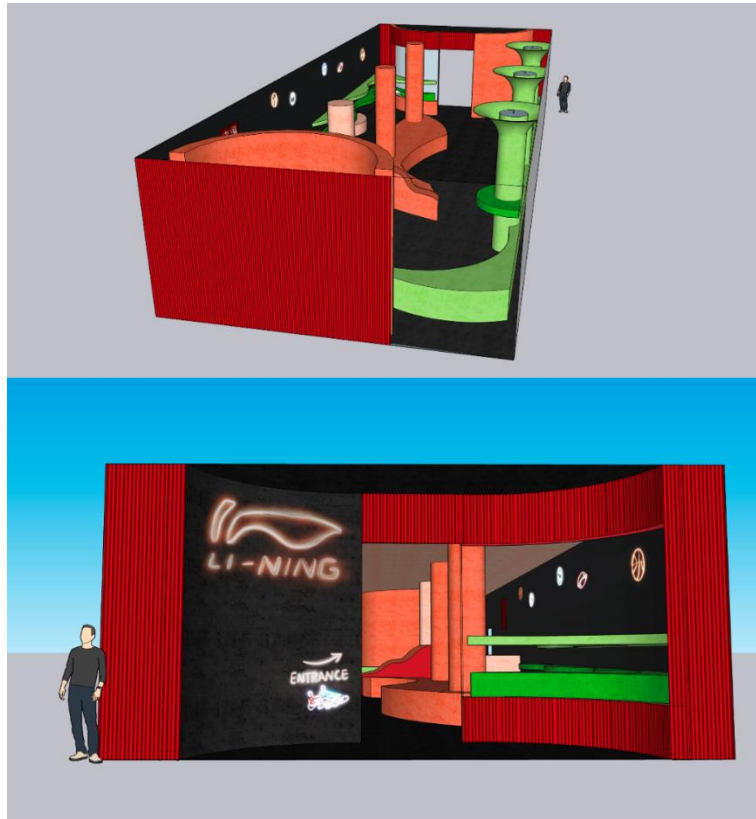

Concrete  
color paint

+

Glass for  
the window

Corrugated shiny  
metal for the  
outer wall

Location: 36 West 21st Street, New York, NY  
(Ladies Mile district)  
Roof top floor space with setback terraces on a  
NYC loft building.