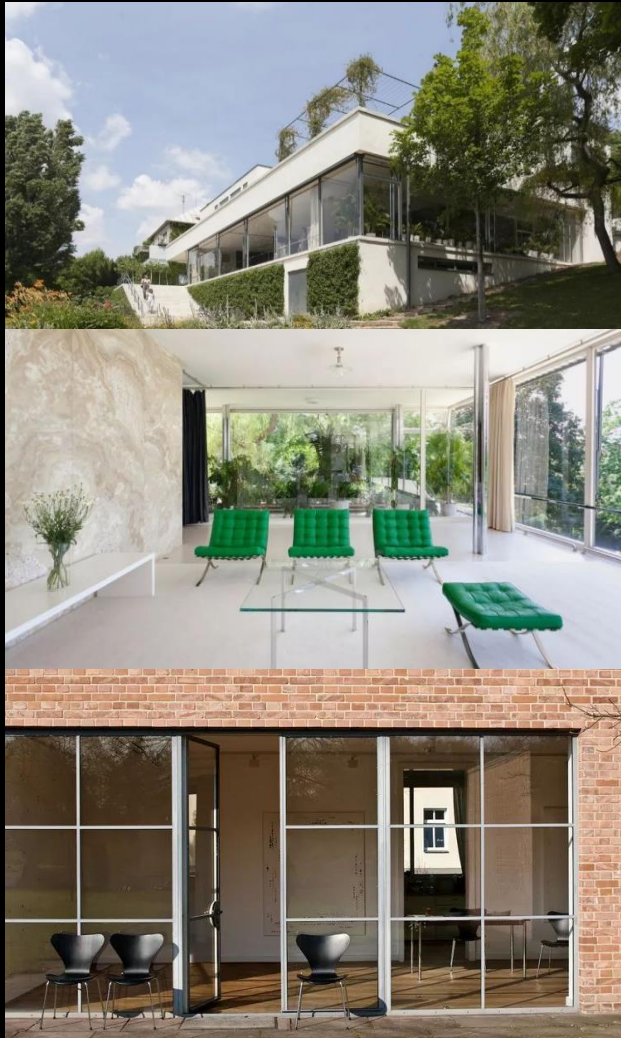

Site Plan

Concept 1, design reference: Mies' Design

Client: Musician (pianist)

- Quote: "Less is more."
  ----- Mies van der Rohe

Concept 2, color
reference: Pieter Cornelis
Mondriaan's art work

My client is a musician, and more specifically, a pianist. I am going to design a place for her to practice, compose, and spark inspiration.