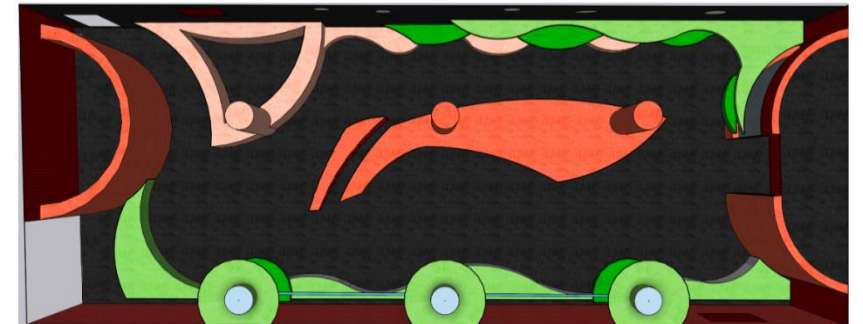

Concrete  
color paint

+

Glass for  
the window

Corrugated shiny  
metal for the  
outer wall

Location: 36 West 21st Street, New York, NY  
(Ladies Mile district)  
Roof top floor space with setback terraces on a  
NYC loft building.

# Concept

Neutral Colors  
Transparency  
Home as Gallery  
Integrated Connections

Geometric roof  
embrace the  
interior space.