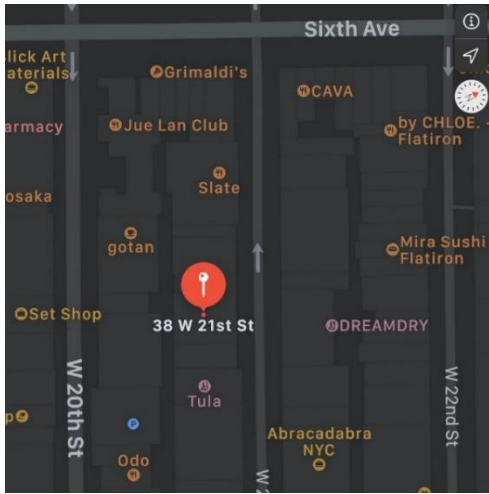

CONCEPT BOARD

**中國
李寧**